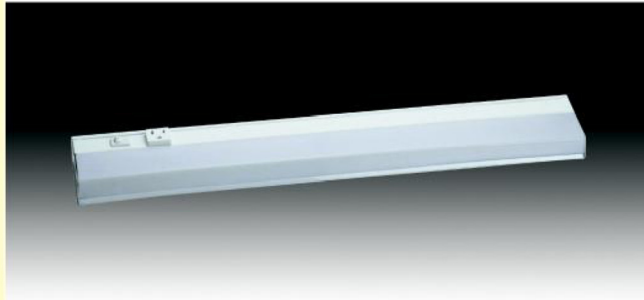

LAMP/WATTAGE: 2 x T5/13W

<http://www.semincus.com>

**UNDERCABINET LIGHT
WITH RECEPTACLE**

MODEL NO: UCL-12-1L-T5/8W-120V-R
SIZE: 12"L x 3-1/2"W x 1"H
LAMP/WATTAGE: 1 x T5/8W

MODEL NO: UCL-21-1L-T5/13W-120V-R
SIZE: 21"L x 3-1/2"W x 1"H
LAMP/WATTAGE: 1 x T5/13W