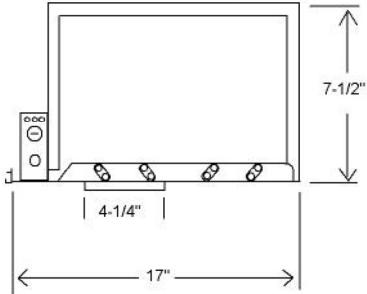

4" LOW VOLTAGE RECESSED HOUSINGS

MODEL NO: NC-IC-4-LV-50W-EH-120V
**DESCRIPTION: 4" LOW VOLTAGE IC
AIRTIGHT NEW
CONSTRUCTION HOUSING**
SIZE: 17"L x 11"W x 7-1/2"H
LAMP/WATTAGE: 50W MAX

<http://www.semincus.com>

MODEL NO: R-4-LV-50W-EH-120V
**DESCRIPTION: 4" LOW VOLTAGE
NON-IC AIRTIGHT
REMODEL HOUSING**
SIZE: 11-1/2"L x 4-1/4"W x 5-1/2"H
LAMP/WATTAGE: 50W MAX