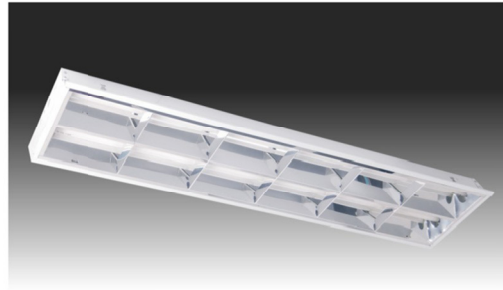

MODEL NO: PAR-14-2L-T8/32W-120V
SIZE: 47-7/8"L X 11-7/8"W X 3-3/4"H
LAMP/WATTAGE: 2 x T8/32W, 2 x T12/40W