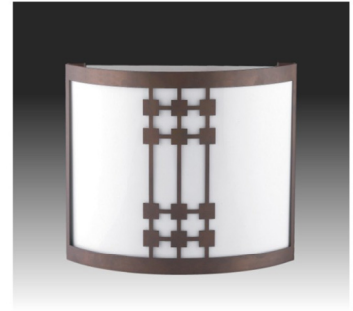

MODEL NO: DWS3121
SIZE: 10"L x 12"W x 4"E
LAMP/WATTAGE: 2 x 18W PLC