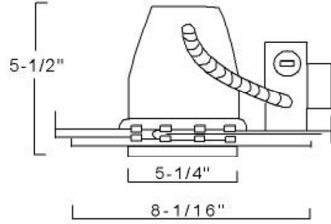

MODEL NO: R-CF-4-1-13W-120V-VL
DESCRIPTION: 4" NON-IC REMODEL HOUSING FOR VERTICAL 13W PLC
SIZE: 9-1/2" L x 4" W x 5-1/2" H
LAMP/WATTAGE: 1 x 13W QUAD LAMP