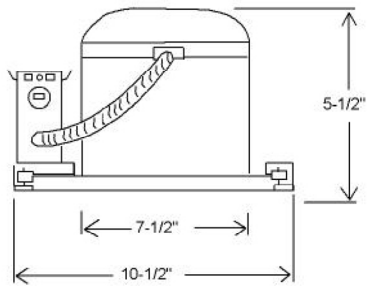

MODEL NO: R-SH-6-150W-120V
DESCRIPTION: 6" NON-IC REMODEL SHALLOW HOUSING
SIZE: 11-3/4"L x 6-1/4"W x 5-1/2"H
LAMP/WATTAGE: 150W MAX