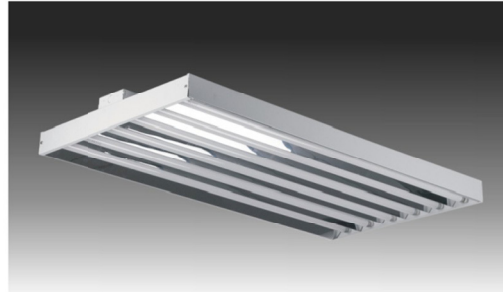

MODEL NO: LFHB4059/LFHB4064
SIZE: 48-1/2"L x 24-1/2"W x 2-3/4"H
LAMP/WATTAGE: 6 x T8/32W , 6 x T5/54W HO