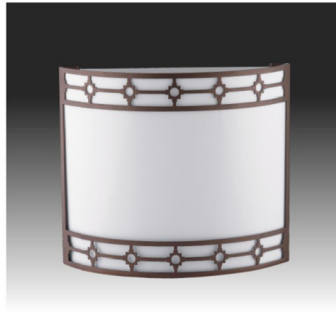

MODEL NO: DWS3122
SIZE: 10"L x 12"W x 4"E
LAMP/WATTAGE: 2 x 18W PLC