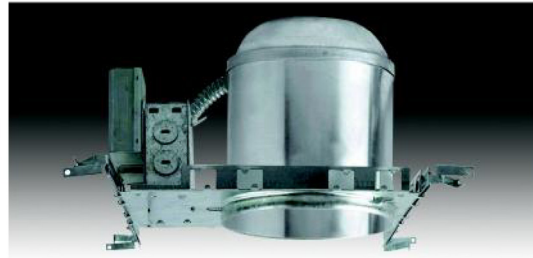

MODEL NO: NC-CF-6-1-13W-120V-VL

DESCRIPTION: 6"NON-IC NEW CONSTRUCTION HOUSING FOR 13W PLC
SIZE: 10-3/4"L x 7-1/2"W x 7-1/2"H
LAMP/WATTAGE: 1 x 13W QUAD LAMP