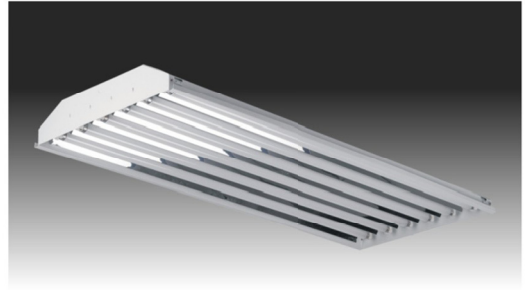

<http://www.semincus.com>

LINEAR FLUORESCENT HIGH BAY FIXTURES

MODEL NO: LFHB4054/LFHB4061
SIZE: 48"L x 12-5/8"W x 3-7/8"H
LAMP/WATTAGE: 4 x T8/32W , 4 x T5/54W HO

MODEL NO: LFHB4055/LFHB4062
SIZE: 48"L x 17-5/8"W x 3-7/8"H
LAMP/WATTAGE: 6 x T8/32W , 6 x T5/54W HO