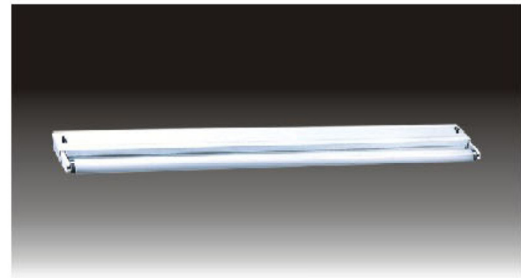

MODEL NO: SF-96-WG-4L-T8/32W-120V
SIZE: 96"Lx6"Wx5-1/8"H
LAMP/WATTAGE: 4xT8/32W, 4xT12/40W

<http://www.semincus.com>

SIDE MOUNT STRIP FIXTURES

MODEL NO: SF-24-SM-1L-T8/17W-120V
SIZE: 24-1/4"Lx4-3/8"Wx1-3/4"H
LAMP /WATTAGE: 1xT8/17W, 1xT12/20W