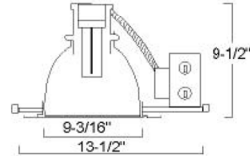

6" & 8" COMPACT FLUORESCENT VERTICAL HOUSINGS

MODEL NO: NC-CF-6-1-26W-120V-VL
DESCRIPTION: 6"NON-IC NEW CONSTRUCTION HOUSING FOR 26W PLC
SIZE: 12"L x 7-1/2"W x 9-1/2"H
LAMP/WATTAGE: 1 x 26W QUAD LAMP

MODEL NO: NC-CF-8-1-26W-120V-VL
DESCRIPTION: 8"NON-IC NEW CONSTRUCTION HOUSING FOR 26W PLC
SIZE: 13-1/2"L x 9-3/16"W x 9-1/2"H
LAMP/WATTAGE: 1 x 26W QUAD LAMP

6" & 8" COMPACT FLUORESCENT VERTICAL TRIMS

MODEL NO: RT-6-CF-CR-1-26W-VL
DESCRIPTION: CLEAR REFLECTOR
SIZE: 7-1/8" DIA
LAMP/WATTAGE: 1 x 26W QUAD LAMP

MODEL NO: RT-6-CF-GR-1-26W-VL
DESCRIPTION: GOLD REFLECTOR
SIZE: 7-1/8" DIA
LAMP/WATTAGE: 1 x 26W QUAD LAMP

MODEL NO: RT-6-CF-CR-BB-1-26W-VL
DESCRIPTION: CLEAR REFLECTOR/BLACK BAFFLE
SIZE: 7-1/8" DIA
LAMP/WATTAGE: 1 x 26W QUAD LAMP

MODEL NO: RT-6-CF-CR-WB-1-26W-VL
DESCRIPTION: CLEAR REFLECTOR/ WHITE BAFFLE
SIZE: 7-1/8" DIA
LAMP/WATTAGE: 1 x 26W QUAD LAMP

MODEL NO: RT-6-CR-BB-FL-1-26W-VL
DESCRIPTION: BLACK BAFFLE/ FRESNEL LENS
SIZE: 7-1/8" DIA
LAMP/WATTAGE: 1 x 26W QUAD LAMP

MODEL NO: RT-6-CF-CR-WB-FL-1-26W-VL
DESCRIPTION: WHITE BAFFLE/ FRESNEL LENS
SIZE: 7-1/8" DIA
LAMP/WATTAGE: 1 x 26W QUAD LAMP

MODEL NO: RT-8-CF-CR-1-26W-VL
DESCRIPTION: CLEAR REFLECTOR
SIZE: 9-1/4" DIA
LAMP/WATTAGE: 1 x 26W QUAD LAMP

MODEL NO: RT-8-CF-GR-1-26W-VL
DESCRIPTION: GOLD REFLECTOR
SIZE: 9-1/4" DIA
LAMP/WATTAGE: 1 x 26W QUAD LAMP

MODEL NO: RT-8-CF-CR-BB-1-26W-VL
DESCRIPTION: CLEAR REFLECTOR/BLACK BAFFLE
SIZE: 9-1/4" DIA
LAMP/WATTAGE: 1 x 26W QUAD LAMP

MODEL NO: RT-8-CF-CR-WB-1-26W-VL
DESCRIPTION: CLEAR REFLECTOR/ WHITE BAFFLE
SIZE: 9-1/4" DIA
LAMP/WATTAGE: 1 x 26W QUAD LAMP

<http://www.sem-incus.com>