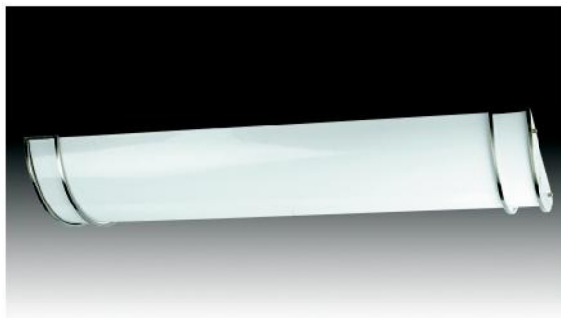

SIZE: 24-3/4"L x 16"W x 4-1/2"H

LAMP/WATTAGE: 4 x T8/17W

MODEL NO: DFC2004

SIZE: 48-3/4"L x 16"W x 4"H

LAMP/WATTAGE: 4 x T8/32W

<http://www.semincus.com>

SEM

DECORATIVE FLUSH MOUNT