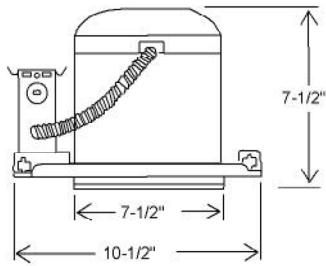

MODEL NO: R-IC-6-75W-EH-120V
DESCRIPTION: 6" IC AIRTIGHT REMODEL HOUSING
SIZE: 11-3/4"L x 6-1/4"W x 7-1/2"H
LAMP/WATTAGE: 75W MAX