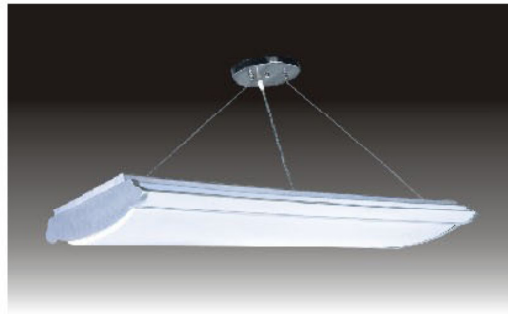

MODEL NO: DFC8101
SIZE: 48-13/16"Lx18-7/8"Wx3-3/4"H
LAMP/WATTAGE: 4xT8/32W, 4xT12/40W

<http://www.semincus.com>