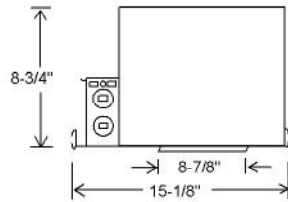

MODEL NO: NC-IC-S-6-75W-120V
DESCRIPTION: 6" SLOPED CEILING IC NEW CONSTRUCTION HOUSING
SIZE: 10-3/4" L x 7-1/2" W x 7-1/2" H
LAMP/WATTAGE: 75W MAX