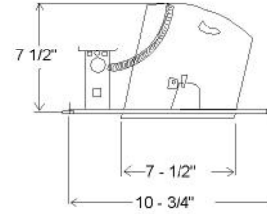

MODEL NO: R-IC-S-6-75W-120V
DESCRIPTION: 6" SLOPED CEILING IC REMODEL HOUSING
SIZE: 11-1/2" L x 6-1/4" W x 7-1/2" H
LAMP/WATTAGE: 75W MAX.