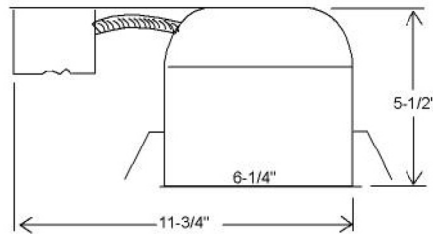

<http://www.semicus.com>