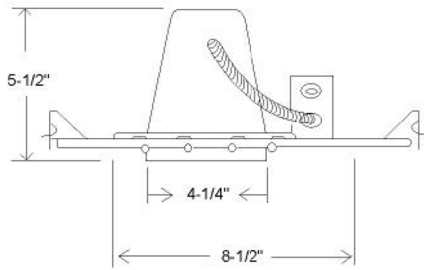

4" LINE VOLTAGE RECESSED HOUSINGS

MODEL NO: NC-4-50W-EH-120V

DESCRIPTION: 4"NON-IC AIRTIGHT NEW
CONSTRUCTION HOUSING
SIZE:8-1/2"L x 4-1/4"W x 5-1/2"H
LAMP/WATTAGE:50W MAX.