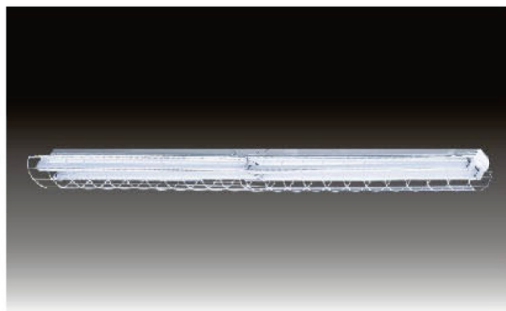

MODEL NO: SF-96-WG-4L-T8/32W-120V
SIZE: 96"Lx6"Wx5-1/8"H
LAMP/WATTAGE: 4xT8/32W, 4xT12/40W

<http://www.semincus.com>