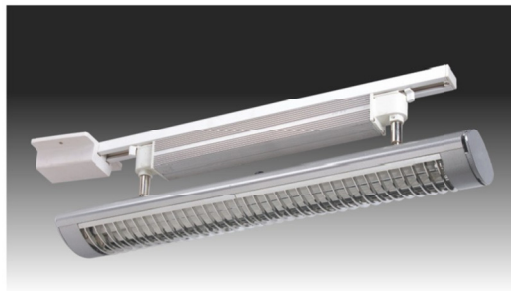

MODEL NO: FTL10001
SIZE: 24-1/2"L x 5-1/8"W x 6-3/8"H
LAMP/WATTAGE: 2 x T5/24W

MODEL NO: FTL8007
SIZE: 63-3/4" x 6-5/8"W x 4-5/8"H
LAMP/WATTAGE: 2 x T8/32W

<http://www.semincus.com>

DECORATIVE FLUORESCENT CEILING