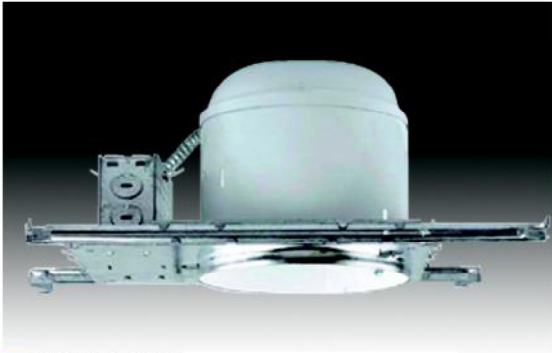

6" RECESSED SHALLOW HOUSINGS

MODEL NO: NC-SH-6-150W-120V
DESCRIPTION: 6" NON-IC NEW CONSTRUCTION SHALLOW HOUSING
SIZE: 10-1/2"L x 7-1/2"W x 5-1/2"H
LAMP/WATTAGE: 150W MAX