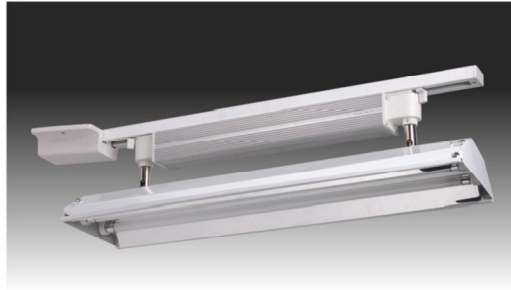

FLUORESCENT TRACK LIGHTING

MODEL NO: FTL10003
SIZE: 22-3/4"L x 5-15/16"W x 5-3/4"H
LAMP/WATTAGE: 2 x T5/24W