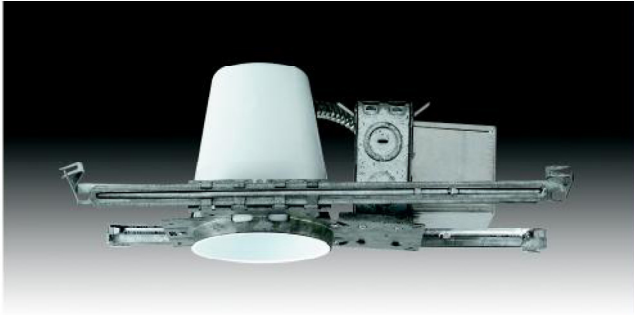

MODEL NO: NC-4-LV-50W-EH-120V
**DESCRIPTION: 4" LOW VOLTAGE
NON-IC AIRTIGHT NEW
CONSTRUCTION HOUSING**
SIZE: 10"L x 5-1/2"W x 5-1/2"H
LAMP/WATTAGE: 50W MAX