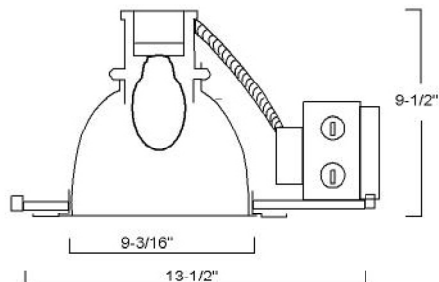

MODEL NO: NC-MH-8-1-100W-120V-VL
DESCRIPTION: 8" HID RECESSED
SIZE: 13-1/2"L x 9-3/16"W x 9-1/2"H
LAMP/WATTAGE: ED-17/100W