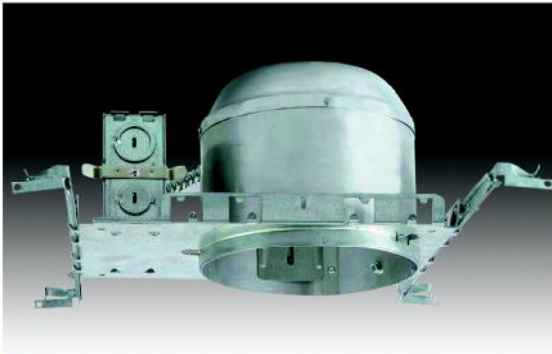

<http://www.semicus.com>

MODEL NO: NC-IC-SH-6-75W-EH-120V
 DESCRIPTION: 6" IC NEW CONSTRUCTION SHALLOW HOUSING
 SIZE: 10-1/2"L x 7-1/2"W x 5-1/2"H
 LAMP/WATTAGE: 75W MAX

MODEL NO: R-IC-SH-6-75W-EH-120V
 DESCRIPTION: 6" IC REMODEL SHALLOW HOUSING
 SIZE: 11-1/2"L x 6-1/4"W x 5-1/2"H
 LAMP/WATTAGE: 75W MAX