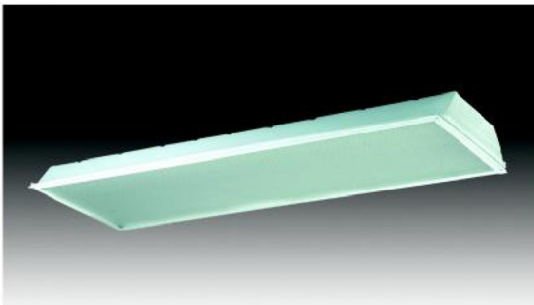

<http://www.semincus.com>

TROFFER

MODEL NO: PRI-12-2L-T8/17W-120V
SIZE: 23-7/8"L x 11-7/8"W x 3-3/4"H
LAMP/WATTAGE: 2 x T8/17W, 2 x T12/20W

MODEL NO: PRI-22-4L-T8/17W-120V
SIZE: 23-7/8"L x 23-7/8"W x 3-3/4"H
LAMP/WATTAGE: 4 x T8/17W, 4 x T12/20W