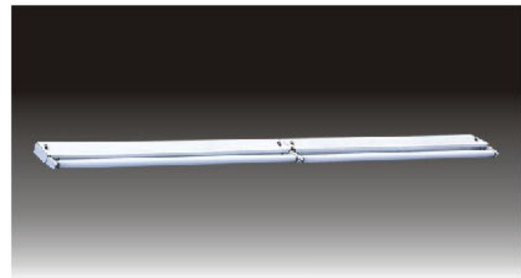

MODEL NO: SF-96-SM-2L-T8/32W-120V
SIZE: 96"Lx4-3/8"Wx1-3/4"H
LAMP /WATTAGE: 2xT8/32W, 2xT12/40W