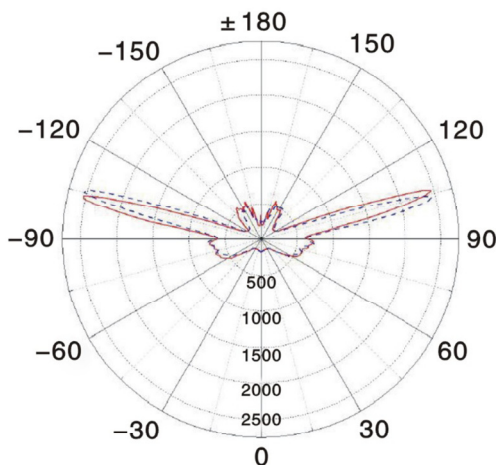

<http://www.semincus.com>

Light Distribution Curve[Unit:cd]