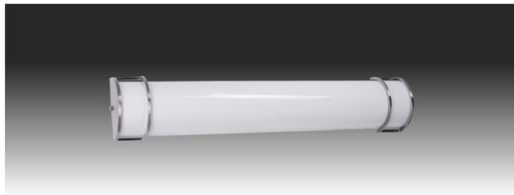

MODEL NO: DVF3140
 SIZE: 37-3/8"L x 4-7/8" W x 3-7/8"E
 LAMP/WATTAGE: 2 x T8/25W

MODEL NO: DVF3136
 SIZE: 49-3/8"L x 4-7/8" W x 3-7/8"E
 LAMP/WATTAGE: 2 x T8/32W

<http://www.semincus.com>

DECORATIVE VANITY FIXTURE