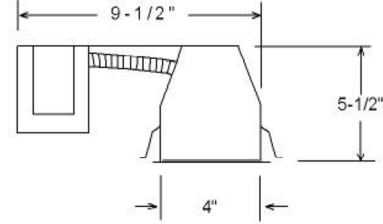

4" COMPACT FLUORESCENT VERTICAL HOUSINGS

4" COMPACT FLUORESCENT TRIMS

<http://www.semincus.com>