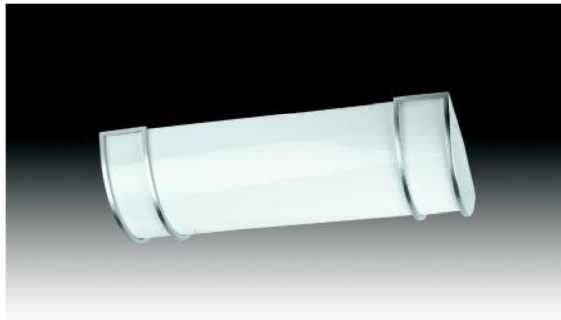

DECORATIVE FLUORESCENT CEILING FIXTURE

MODEL NO: DFC2001

SIZE: 24-1/8"L x 11-1/8" W x 4-1/2"H

LAMP/WATTAGE: 3 x T8/17W