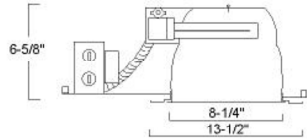

MODEL NO: NC-IC-8-2-18W-120V-HL
 DESCRIPTION: 8"IC NEW CONSTRUCTION HOUSING FOR 18W PLC
 SIZE:13-1/2"L x 13-1/4"W x 7-1/2"H
 LAMP/WATTAGE:2 x 18W QUAD LAMP

MODEL NO: NC-CF-8-2-26W-120V-HL
 DESCRIPTION: 8"NON-IC NEW CONSTRUCTION HOUSING FOR 26W PLC
 SIZE:13-1/2"L x 13-1/4"W x 6-5/8"H
 LAMP/WATTAGE:2 x 26W QUAD LAMP