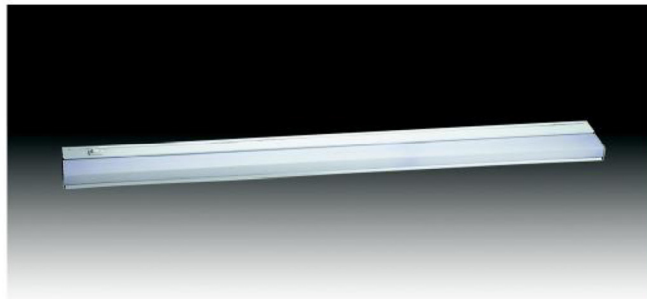

LAMP/WATTAGE: 2 x T5/8W

MODEL NO:

UCL-33-2L-T5/8W/13W-120V

SIZE: 33"L x 3-1/2"W x 1"H

LAMP/WATTAGE: T5/8W+T5/13W

MODEL NO:

UCL-42-2L-T5/13W-120V

SIZE: 42"L x 3-1/2"W x 1"H