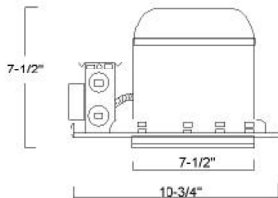

MODEL NO: NC-CF-6-1-13W-120V-VL

DESCRIPTION: 6"NON-IC NEW CONSTRUCTION HOUSING FOR 13W PLC
SIZE: 10-3/4"L x 7-1/2"W x 7-1/2"H
LAMP/WATTAGE: 1 x 13W QUAD LAMP