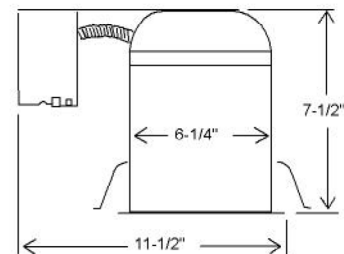

6" RECESSED HOUSINGS

<http://www.semincus.com>