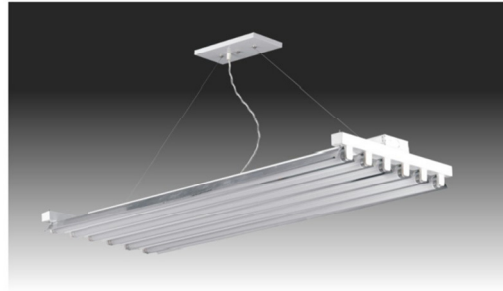

MODEL NO: LFHB8010/LFHB8017
SIZE: 47-3/4"L x 19"W x 3-7/8"H
LAMP/WATTAGE: 6 x T8/32W , 6 x T5/54W HO

<http://www.semincus.com>

PARABOLIC TROFFER