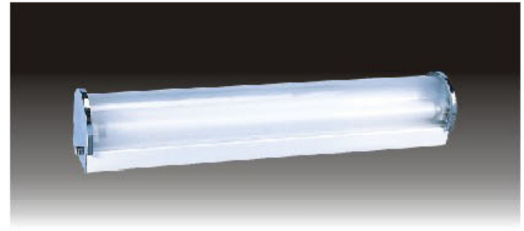

MODEL NO: DVF3043
SIZE: 25"Lx4-1/8"Wx3-3/8"H
LAMP/WATTAGE: 2xT8/17W, 2xT12/20W