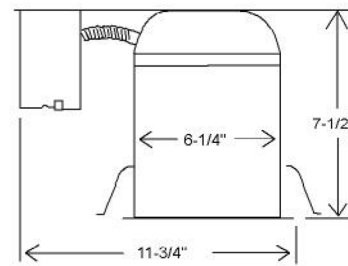

6" RECESSED HOUSINGS

<http://www.semincus.com>