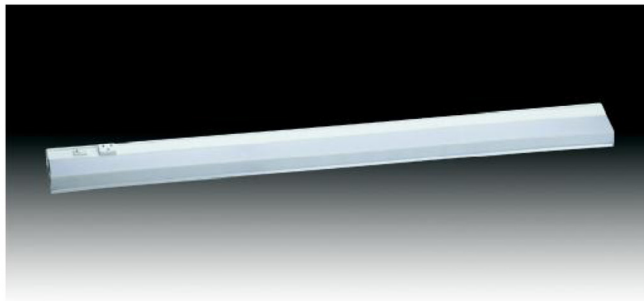

MODEL NO: UCL-24-2L-T5/8W-120V-R
SIZE: 24"L x 3-1/2"W x 1"H
LAMP/WATTAGE: 2 x T5/8W

MODEL NO: UCL-33-2L-T5/8W/13W-120V-R
SIZE: 33"L x 3-1/2"W x 1"H
LAMP/WATTAGE: T5/8W+T5/13W

MODEL NO: UCL-42-2L-T5/13W-120V-R
SIZE: 42"L x 3-1/2"W x 1"H
LAMP/WATTAGE: 2 x T5/13W