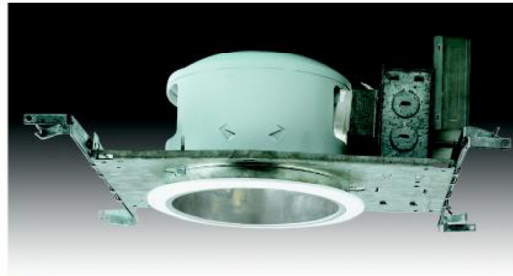

MODEL NO: R-IC-CF-6-1-13W-EH-120V-VL

DESCRIPTION: 6"IC REMODEL HOUSING FOR 13W PLC
 SIZE: 12"L x 7-1/2"W x 7-7/8"H
 LAMP/WATTAGE: 1 x 13W QUAD LAMP

6" COMPACT FLUORESCENT HORIZONTAL HOUSINGS

MODEL NO: NC-IC-CF-6-2-13W-EH-120V-HL
 DESCRIPTION: 6" IC NEW CONSTRUCTION HOUSING FOR 13W PLC
 SIZE: 12"L x 7-1/2"W x 7-7/8"H
 LAMP/WATTAGE: 2 x 13W QUAD LAMP