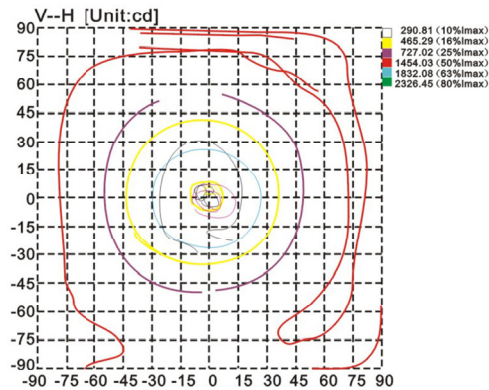

MODEL NO:
HW7008-H
SIZE: 18"D x 43-3/8"H
LAMP/WATTAGE:
HPS-150W MAX.

MODEL NO:
HW7009-H
SIZE:16-1/2"D x 40-1/8"H
LAMP/WATTAGE:
HPS-150W MAX.

<http://www.semincus.com>

Light Distribution Curve[Unit:cd]

Isolux curve on ground