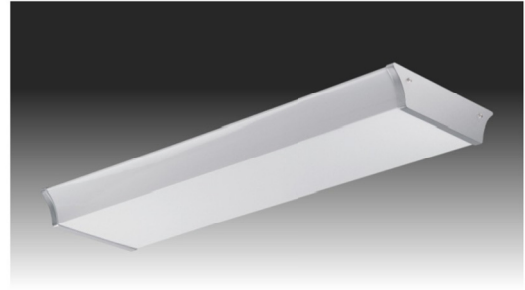

MODEL NO: DFM2069
SIZE: 48-3/4"L x 11-1/8"W x 3-7/8"H
LAMP/WATTAGE: 3 x T8/32W, 3 x T12/40W