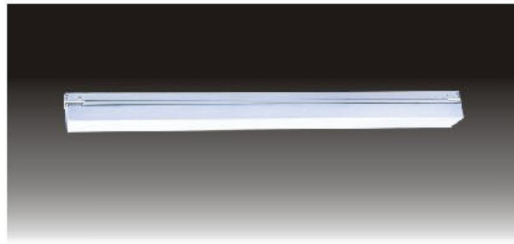

MODEL NO: CS9056

SIZE: 36-1/4"Lx 4-1/4"Wx 3-1/4"H
LAMP/WATTAGE: 2xT8/25W, 2xT12/30W