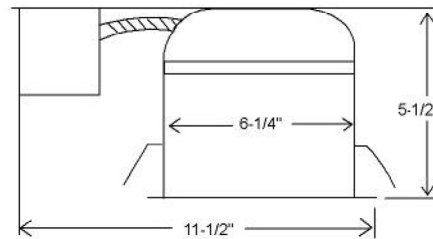

<http://www.semicus.com>

MODEL NO: NC-IC-SH-6-75W-EH-120V
 DESCRIPTION: 6" IC NEW CONSTRUCTION SHALLOW HOUSING
 SIZE: 10-1/2"L x 7-1/2"W x 5-1/2"H
 LAMP/WATTAGE: 75W MAX

MODEL NO: R-IC-SH-6-75W-EH-120V
 DESCRIPTION: 6" IC REMODEL SHALLOW HOUSING
 SIZE: 11-1/2"L x 6-1/4"W x 5-1/2"H
 LAMP/WATTAGE: 75W MAX