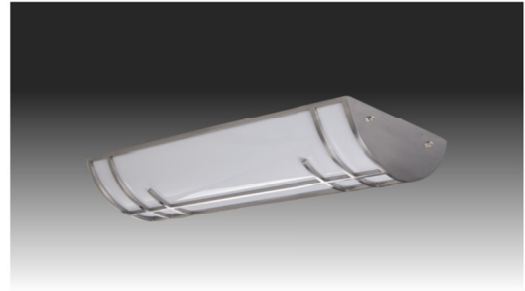

MODEL NO: DFM2066
SIZE: 24-1/8"L x 11-1/8"W x 4-1/2"H
LAMP/WATTAGE: 3 x T8/17W