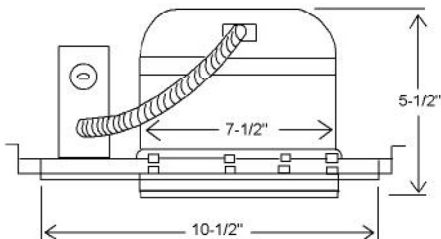

<http://www.semicus.com>

MODEL NO: NC-IC-SH-6-75W-EH-120V
 DESCRIPTION: 6" IC NEW CONSTRUCTION SHALLOW HOUSING
 SIZE: 10-1/2"L x 7-1/2"W x 5-1/2"H
 LAMP/WATTAGE: 75W MAX

MODEL NO: R-IC-SH-6-75W-EH-120V
 DESCRIPTION: 6" IC REMODEL SHALLOW HOUSING
 SIZE: 11-1/2"L x 6-1/4"W x 5-1/2"H
 LAMP/WATTAGE: 75W MAX