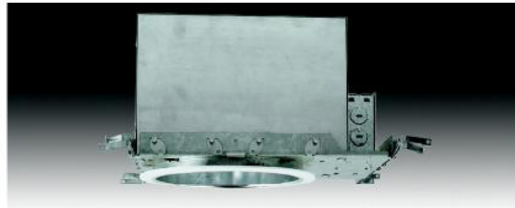

MODEL NO: NC-CF-8-2-18W-120V-HL
DESCRIPTION: 8"NON-IC NEW CONSTRUCTION HOUSING FOR 18W PLC
SIZE:13-1/2"L x 13-1/4"W x 6-5/8"H
LAMP/WATTAGE:2 x 18W QUAD LAMP

MODEL NO: NC-IC-8-2-18W-120V-HL
DESCRIPTION: 8"IC NEW CONSTRUCTION HOUSING FOR 18W PLC
SIZE:13-1/2"L x 13-1/4"W x 7-1/2"H
LAMP/WATTAGE:2 x 18W QUAD LAMP