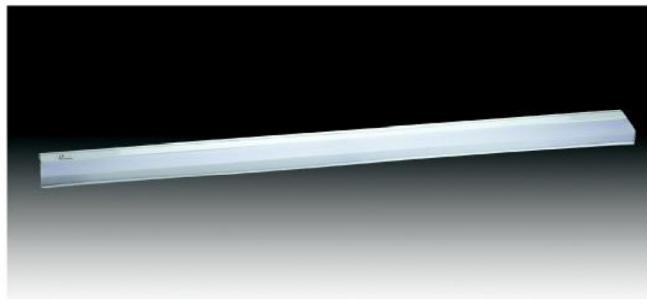

MODEL NO:

UCL-42-2L-T5/13W-120V

SIZE: 42"L x 3-1/2"W x 1"H

LAMP/WATTAGE: 2 x T5/13W