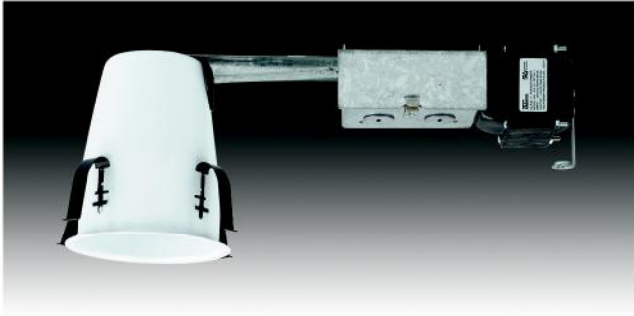

4" LOW VOLTAGE RECESSED HOUSINGS

MODEL NO: NC-IC-4-LV-50W-EH-120V
**DESCRIPTION: 4" LOW VOLTAGE IC
AIRTIGHT NEW
CONSTRUCTION HOUSING**
SIZE: 17"L x 11"W x 7-1/2"H
LAMP/WATTAGE: 50W MAX

<http://www.semincus.com>

MODEL NO: R-4-LV-50W-EH-120V
**DESCRIPTION: 4" LOW VOLTAGE
NON-IC AIRTIGHT
REMODEL HOUSING**
SIZE: 11-1/2"L x 4-1/4"W x 5-1/2"H
LAMP/WATTAGE: 50W MAX

MODEL NO: NC-4-LV-50W-EH-120V
**DESCRIPTION: 4" LOW VOLTAGE
NON-IC AIRTIGHT NEW
CONSTRUCTION HOUSING**
SIZE: 10"L x 5-1/2"W x 5-1/2"H
LAMP/WATTAGE: 50W MAX