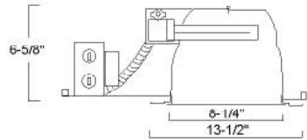

MODEL NO: NC-IC-8-2-18W-120V-HL
 DESCRIPTION: 8"IC NEW CONSTRUCTION HOUSING FOR 18W PLC
 SIZE:13-1/2"L x 13-1/4"W x 7-1/2"H
 LAMP/WATTAGE:2 x 18W QUAD LAMP

MODEL NO: NC-CF-8-2-26W-120V-HL
 DESCRIPTION: 8"NON-IC NEW CONSTRUCTION HOUSING FOR 26W PLC
 SIZE:13-1/2"L x 13-1/4"W x 6-5/8"H
 LAMP/WATTAGE:2 x 26W QUAD LAMP