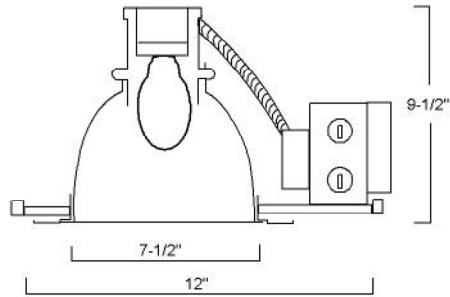

MODEL NO RT-8-CF-CR-WB-2-18W/2-26W-HL
 DESCRIPTION: CLEAR REFLECTOR/ WHITE BAFFLE
 SIZE:9-1/4" DIA
 LAMP/WATTAGE:2 x 18W,2 x 26W QUAD LAMP

<http://www.semincus.com>

HID RECESSED HOUSINGS

MODEL NO: NC-MH-6-1-70W-120V-VL
DESCRIPTION: 6" HID RECESSED
SIZE: 12"L x 7-1/2"W x 9-1/2"H
LAMP/WATTAGE: ED-17/70W