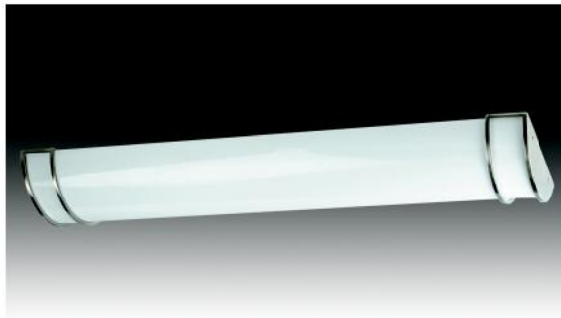

DECORATIVE FLUORESCENT CEILING FIXTURE

MODEL NO: DFC2001

SIZE: 24-1/8"L x 11-1/8" W x 4-1/2"H

LAMP/WATTAGE: 3 x T8/17W

MODEL NO: DFC2002

SIZE: 48-1/4"L x 11-1/8" W x 4-1/2"H

LAMP/WATTAGE: 3 x T8/32W

MODEL NO: DFC2003