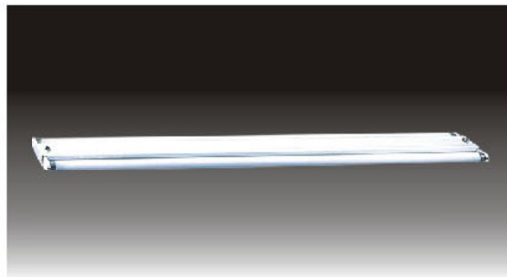

MODEL NO: SF-48-SM-2L-T8/32W-120V
SIZE: 48"Lx6"Wx1-3/4"H
LAMP /WATTAGE: 2xT8/32W, 2xT12/40W