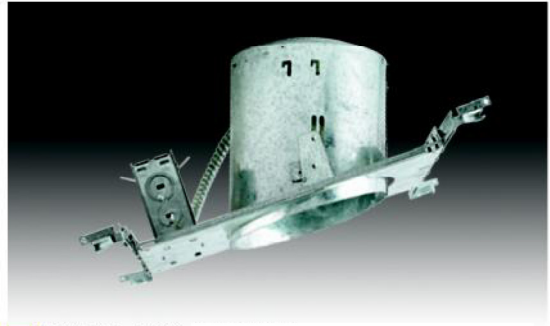

MODEL NO: NC-IC-S-6-75W-120V
DESCRIPTION: 6" SLOPED CEILING IC NEW CONSTRUCTION HOUSING
SIZE: 10-3/4" L x 7-1/2" W x 7-1/2" H
LAMP/WATTAGE: 75W MAX