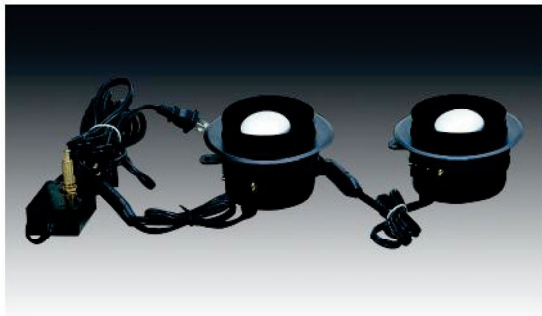

MODEL NO: PLI004
SIZE: 4-1/8"DIA
LAMP/WATTAGE: 2 x R 40W