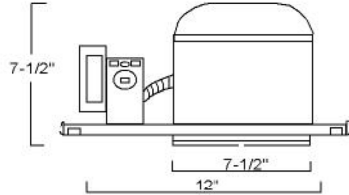

MODEL NO: NC-CF-6-2-13W-120V-VL

DESCRIPTION: 6"NON-IC NEW CONSTRUCTION HOUSING FOR 13W PLC
SIZE: 12"L x 7-1/2"W x 7-1/2"H
LAMP/WATTAGE: 2 x 13W QUAD LAMP