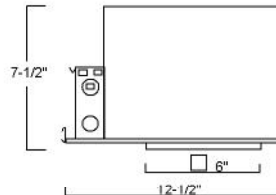

MODEL NO: NC-IC-CF-6-2-13W-120V-VL

DESCRIPTION: 6"IC NEW CONSTRUCTION HOUSING FOR 13W PLC
SIZE: 12-1/2"L x 6-3/4"W x 7-1/2"H
LAMP/WATTAGE: 2 x 13W QUAD LAMP