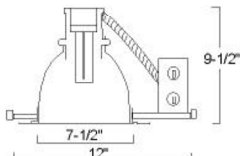

MODEL NO: NC-CF-8-1-26W-120V-VL
DESCRIPTION: 8"NON-IC NEW CONSTRUCTION HOUSING FOR 26W PLC
SIZE: 13-1/2"L x 9-3/16"W x 9-1/2"H
LAMP/WATTAGE: 1 x 26W QUAD LAMP