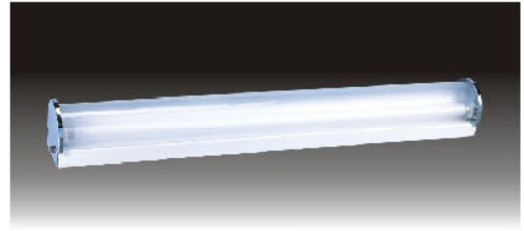

MODEL NO: DVF3062
SIZE: 36-3/4"Lx4-1/8"Wx3-3/8"H
LAMP/WATTAGE: 2xT8/25W, 2xT12/30W