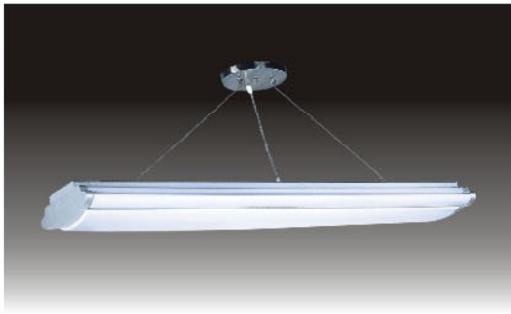

MODEL NO: DFC8100
SIZE: 48-13/16"Lx10-5/8"Wx3-3/4"H
LAMP/WATTAGE: 2xT8/32W, 2xT12/40W