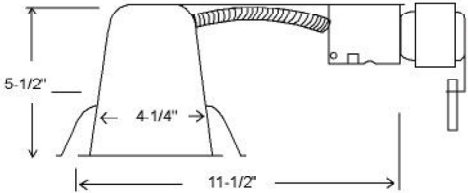

4" LOW VOLTAGE RECESSED HOUSINGS

MODEL NO: NC-IC-4-LV-50W-EH-120V
**DESCRIPTION: 4" LOW VOLTAGE IC
AIRTIGHT NEW
CONSTRUCTION HOUSING**
SIZE: 17"L x 11"W x 7-1/2"H
LAMP/WATTAGE: 50W MAX

<http://www.semincus.com>

MODEL NO: R-4-LV-50W-EH-120V
**DESCRIPTION: 4" LOW VOLTAGE
NON-IC AIRTIGHT
REMODEL HOUSING**
SIZE: 11-1/2"L x 4-1/4"W x 5-1/2"H
LAMP/WATTAGE: 50W MAX

MODEL NO: NC-4-LV-50W-EH-120V
**DESCRIPTION: 4" LOW VOLTAGE
NON-IC AIRTIGHT NEW
CONSTRUCTION HOUSING**
SIZE: 10"L x 5-1/2"W x 5-1/2"H
LAMP/WATTAGE: 50W MAX