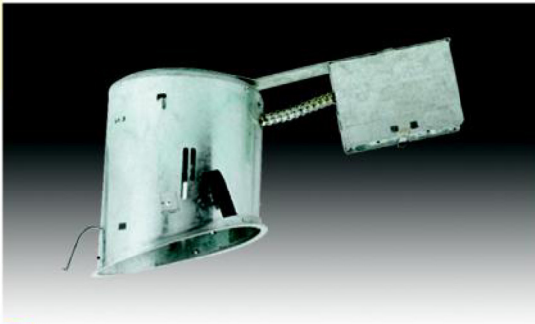

MODEL NO: R-IC-S-6-75W-120V
DESCRIPTION: 6" SLOPED CEILING IC REMODEL HOUSING
SIZE: 11-1/2" L x 6-1/4" W x 7-1/2" H
LAMP/WATTAGE: 75W MAX.