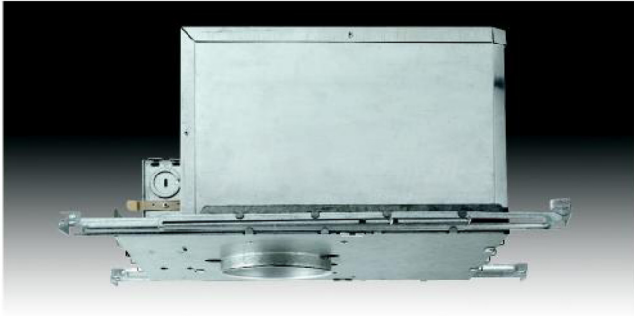

4" LOW VOLTAGE RECESSED HOUSINGS

MODEL NO: NC-IC-4-LV-50W-EH-120V
**DESCRIPTION: 4" LOW VOLTAGE IC
AIRTIGHT NEW
CONSTRUCTION HOUSING**
SIZE: 17"L x 11"W x 7-1/2"H
LAMP/WATTAGE: 50W MAX

<http://www.semincus.com>

MODEL NO: R-4-LV-50W-EH-120V
**DESCRIPTION: 4" LOW VOLTAGE
NON-IC AIRTIGHT
REMODEL HOUSING**
SIZE: 11-1/2"L x 4-1/4"W x 5-1/2"H
LAMP/WATTAGE: 50W MAX