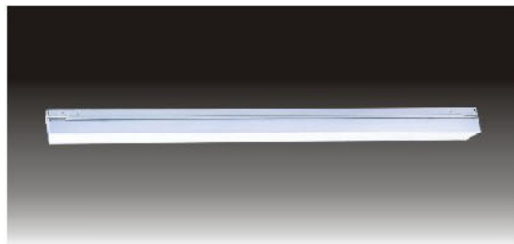

MODEL NO: CS9057

SIZE: 48-1/8"Lx 4-1/4"Wx 3-1/4"H
LAMP/WATTAGE: 2xT8/32W, 2xT12/40W

<http://www.semincus.com>