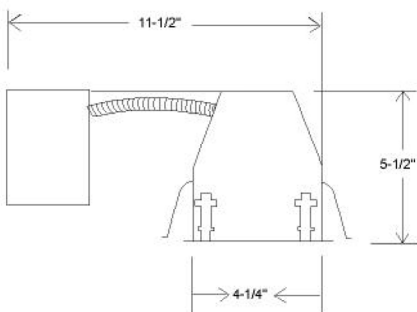

MODEL NO: R-4-50W-EH-120V

DESCRIPTION:4" AIRTIGHT NON-IC
REMODEL HOUSING
SIZE: 11-1/2"L x 4-1/4"W x 5-1/2"H
LAMP/WATTAGE:50W MAX