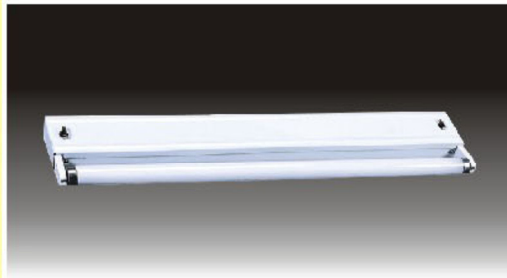

MODEL NO: SF-24-SM-1L-T8/17W-120V
SIZE: 24-1/4"Lx4-3/8"Wx1-3/4"H
LAMP /WATTAGE: 1xT8/17W, 1xT12/20W