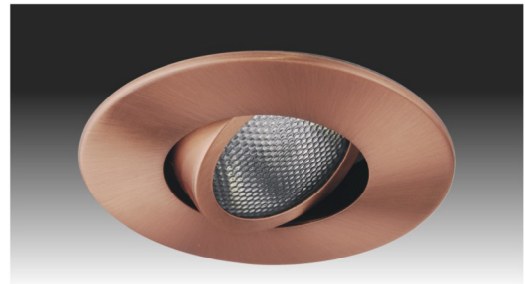

MODEL NO: RT-4-COP-EB-50W
DESCRIPTION:4" LINE VOLT.ADJUSTABLE
COPPER GIMBAL RING
SIZE: 4-7/8" DIA
LAMP/WATTAGE:50W MAX.BR20/PAR20