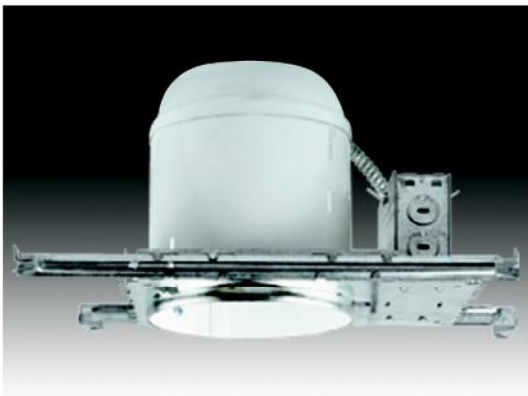

<http://www.semincus.com>

MODEL NO: NC-6-150W-120V
DESCRIPTION: 6" NON-IC NEW CONSTRUCTION HOUSING
SIZE: 10-3/4"L x 7-1/2"W x 7-1/2"H
LAMP/WATTAGE: 150W MAX