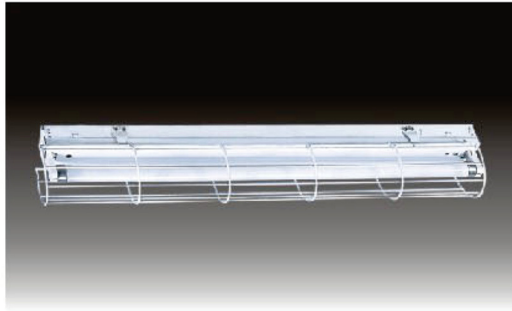

COMPACT STRIP W/WIRE GUARD

MODEL NO: SF-24-WG-1L-T8/17W-120V
SIZE: 24-1/4"Lx4-3/4"Wx4-1/2"H
LAMP /WATTAGE: 1xT8/17W, 1xT12/20W

MODEL NO: SF-24-WG-2L-T8/17W-120V
SIZE: 24-1/4"Lx6"Wx5-1/8"H
LAMP /WATTAGE: 2xT8/17W, 2xT12/20W