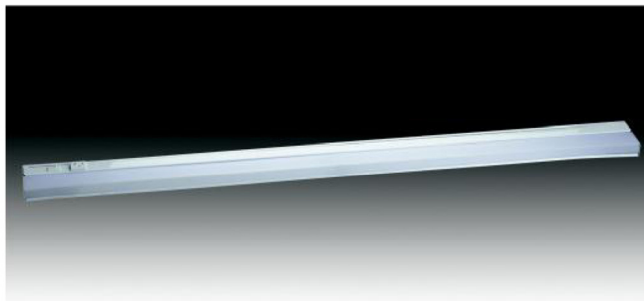

MODEL NO: UCL-24-2L-T5/8W-120V-R
SIZE: 24"L x 3-1/2"W x 1"H
LAMP/WATTAGE: 2 x T5/8W

MODEL NO: UCL-33-2L-T5/8W/13W-120V-R
SIZE: 33"L x 3-1/2"W x 1"H
LAMP/WATTAGE: T5/8W+T5/13W

MODEL NO: UCL-42-2L-T5/13W-120V-R
SIZE: 42"L x 3-1/2"W x 1"H
LAMP/WATTAGE: 2 x T5/13W