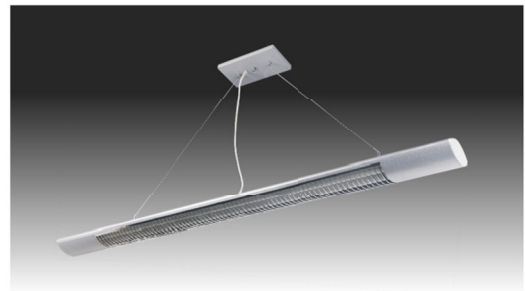

MODEL NO: FTL10001
SIZE: 24-1/2"L x 5-1/8"W x 6-3/8"H
LAMP/WATTAGE: 2 x T5/24W

MODEL NO: FTL8007
SIZE: 63-3/4" x 6-5/8"W x 4-5/8"H
LAMP/WATTAGE: 2 x T8/32W

<http://www.semincus.com>

DECORATIVE FLUORESCENT CEILING