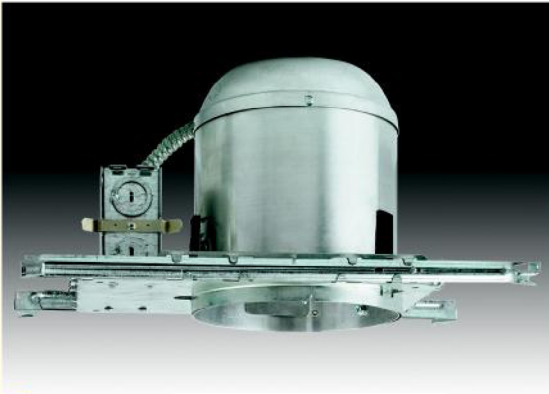

6" RECESSED HOUSINGS

MODEL NO: NC-IC-6-75W-EH-120V
DESCRIPTION: 6" IC NEW CONSTRUCTION AIRTIGHT HOUSING
SIZE: 10-1/2"L x 7-1/2"W x 7-1/2"H
LAMP/WATTAGE: 75W MAX