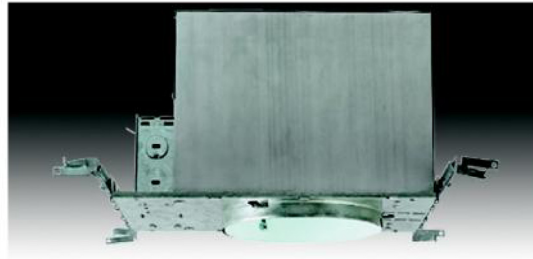

MODEL NO: NC-CF-6-2-13W-120V-VL

DESCRIPTION: 6"NON-IC NEW CONSTRUCTION HOUSING FOR 13W PLC
SIZE: 12"L x 7-1/2"W x 7-1/2"H
LAMP/WATTAGE: 2 x 13W QUAD LAMP