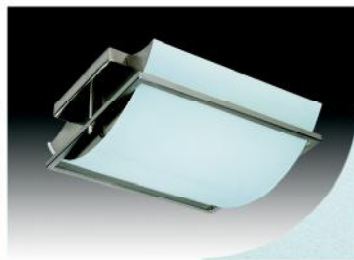

MODEL NO: DFC2021
SIZE: 16"D x 4"H
LAMP/WATTAGE: 22W +32W CIRCLINE

MODEL NO: DFC2022
SIZE: 18-1/2"D x 4-1/2"H
LAMP/WATTAGE: 32W+40W CIRCLINE

<http://www.semincus.com>

CEILING MOUNT WITH GLASS DIFFUSER

MODEL NO: CM2013
SIZE: 11"L x 11-1/2"W x 4"H
LAMP/WATTAGE: 2 x 13W PLC