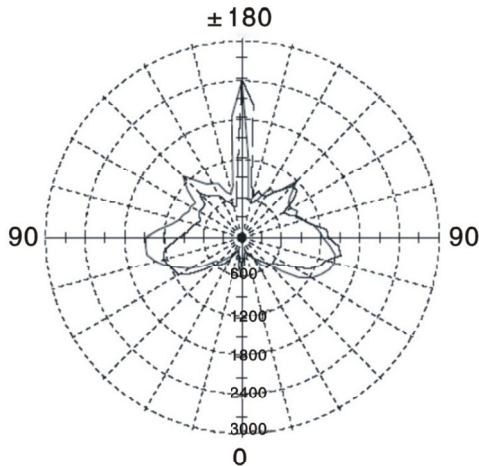

<http://www.semincus.com>

Light Distribution Curve[Unit:cd]