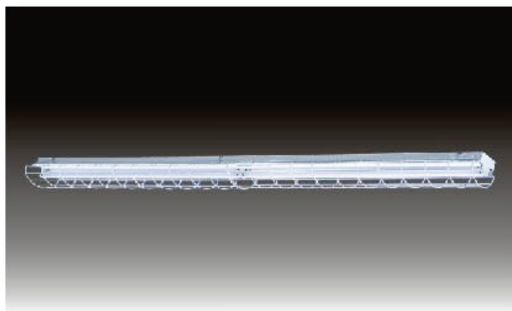

MODEL NO: SF-96-WG-2L-T8/32W-120V
SIZE: 96"Lx4-3/4"Wx4-1/2"H
LAMP/WATTAGE: 2xT8/32W, 2xT12/40W