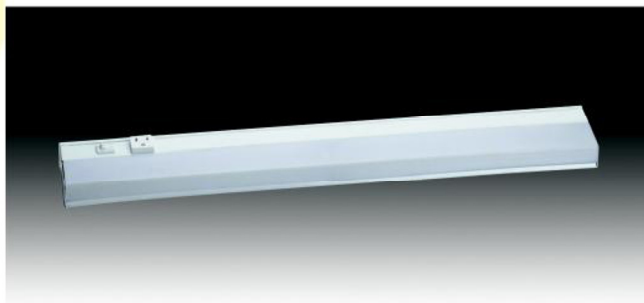

LAMP/WATTAGE: 2 x T5/13W

<http://www.semincus.com>

**UNDERCABINET LIGHT
WITH RECEPTACLE**

MODEL NO: UCL-12-1L-T5/8W-120V-R
SIZE: 12"L x 3-1/2"W x 1"H
LAMP/WATTAGE: 1 x T5/8W

MODEL NO: UCL-21-1L-T5/13W-120V-R
SIZE: 21"L x 3-1/2"W x 1"H
LAMP/WATTAGE: 1 x T5/13W