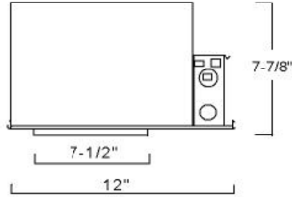

MODEL NO: R-IC-CF-6-1-13W-EH-120V-VL

DESCRIPTION: 6"IC REMODEL HOUSING FOR 13W PLC
 SIZE: 12"L x 7-1/2"W x 7-7/8"H
 LAMP/WATTAGE: 1 x 13W QUAD LAMP

6" COMPACT FLUORESCENT HORIZONTAL HOUSINGS

MODEL NO: NC-IC-CF-6-2-13W-EH-120V-HL
 DESCRIPTION: 6" IC NEW CONSTRUCTION HOUSING FOR 13W PLC
 SIZE: 12"L x 7-1/2"W x 7-7/8"H
 LAMP/WATTAGE: 2 x 13W QUAD LAMP