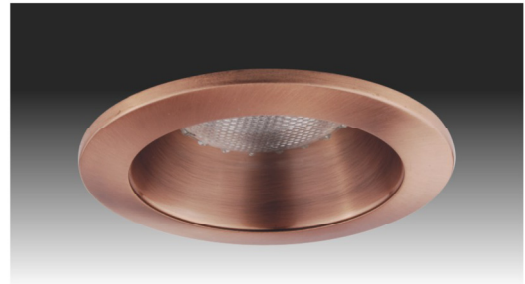

MODEL NO: RT-4-COP-SM-50W
DESCRIPTION: 4" LINE VOLT.
COPPER REFLECTOR
SIZE: 4-7/8" DIA
LAMP/WATTAGE: 50W MAX.BR20/PAR20