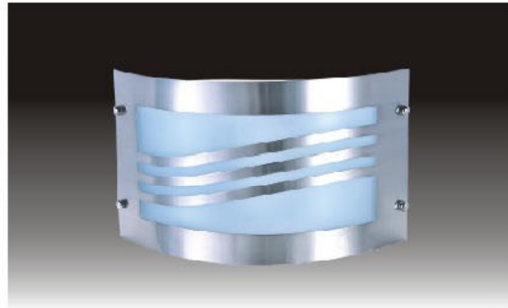

<http://www.semincus.com>

DECORATIVE WALL SCONCE

MODEL NO: DWS3056
SIZE: 13-1/2"Lx9-1/4"Wx3-3/8"E
LAMP/WATTAGE: 1x18W PLC

MODEL NO: DWS3057
SIZE: 17-3/4"Lx9"Hx4"E
LAMP/WATTAGE: 2x13W PLC

MODEL NO: DWS3086
SIZE: 11-3/4"Lx7"Wx3-5/16"E
LAMP/WATTAGE: 2x13W PLC