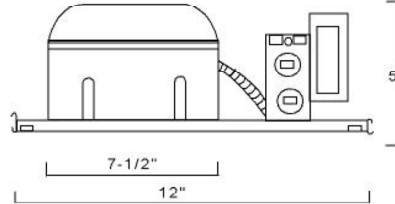

6" COMPACT FLUORESCENT HORIZONTAL HOUSINGS

<http://www.semincus.com>

6" COMPACT FLUORESCENT HORIZONTAL TRIMS