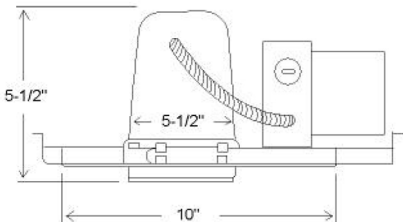

MODEL NO: NC-4-LV-50W-EH-120V
**DESCRIPTION: 4" LOW VOLTAGE
NON-IC AIRTIGHT NEW
CONSTRUCTION HOUSING**
SIZE: 10"L x 5-1/2"W x 5-1/2"H
LAMP/WATTAGE: 50W MAX