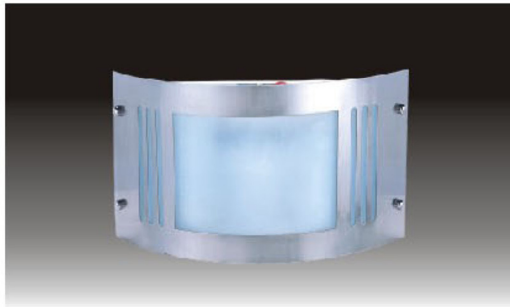

MODEL NO: DWS3088
SIZE: 11-3/4"Lx7"Wx3-5/16"E
LAMP/WATTAGE: 2x13W PLC