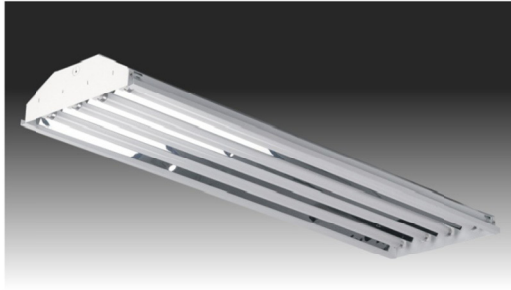

LINEAR FLUORESCENT HIGH BAY FIXTURES

MODEL NO: LFHB4054/LFHB4061
SIZE: 48"L x 12-5/8"W x 3-7/8"H
LAMP/WATTAGE: 4 x T8/32W , 4 x T5/54W HO