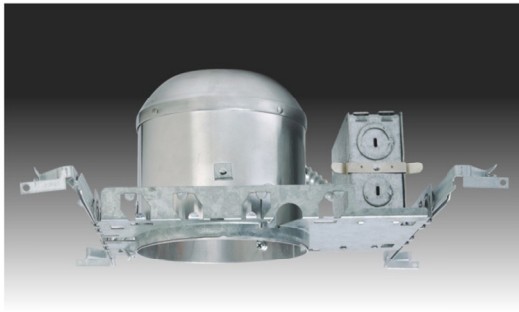

MODEL NO: NC-IC-SH-5-75W-EH-120V
DESCRIPTION: 5" IC NEW CONSTRUCTION
SHALLOW CAN
SIZE: 10-1/4"L x 6-3/4"W x 5-1/2"H
LAMP/WATTAGE: 75W MAX