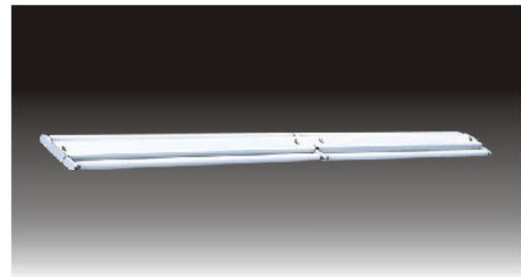

MODEL NO: SF-96-SM-4L-T8/32W-120V
SIZE: 96"Lx6"Wx1-3/4"H
LAMP /WATTAGE: 4xT8/32W, 4xT12/40W

<http://www.semincus.com>