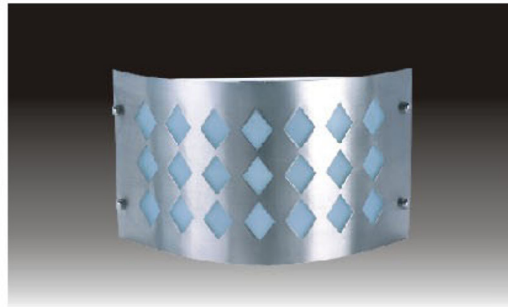

MODEL NO: DWS3089
SIZE: 11-3/4"Lx7"Wx3-5/16"E
LAMP/WATTAGE: 2x13W PLC