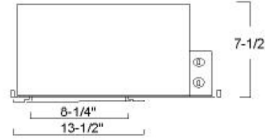

MODEL NO: NC-IC-8-2-18W-120V-HL
 DESCRIPTION: 8"IC NEW CONSTRUCTION HOUSING FOR 18W PLC
 SIZE:13-1/2"L x 13-1/4"W x 7-1/2"H
 LAMP/WATTAGE:2 x 18W QUAD LAMP

MODEL NO: NC-CF-8-2-26W-120V-HL
 DESCRIPTION: 8"NON-IC NEW CONSTRUCTION HOUSING FOR 26W PLC
 SIZE:13-1/2"L x 13-1/4"W x 6-5/8"H
 LAMP/WATTAGE:2 x 26W QUAD LAMP