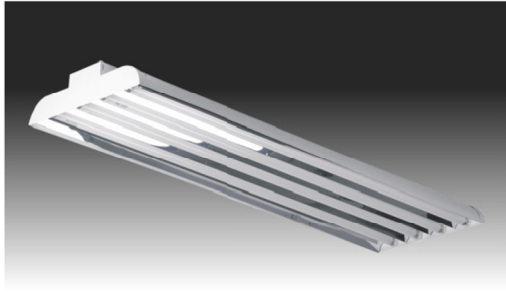

LINEAR FLUORESCENT HIGH BAY FIXTURES

MODEL NO: LFHB4058/LFHB4063
SIZE: 48"L x 14"W x 3-3/4"H
LAMP/WATTAGE: 4 x T8/32W , 4 x T5/54W HO