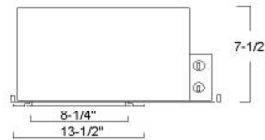

MODEL NO: NC-IC-8-2-26W-120V-HL
DESCRIPTION: 8"IC NEW CONSTRUCTION HOUSING FOR 26W PLC
SIZE:13-1/2"L x 13-1/4"W x 7-1/2"H
LAMP/WATTAGE:2 x 26W QUAD LAMP