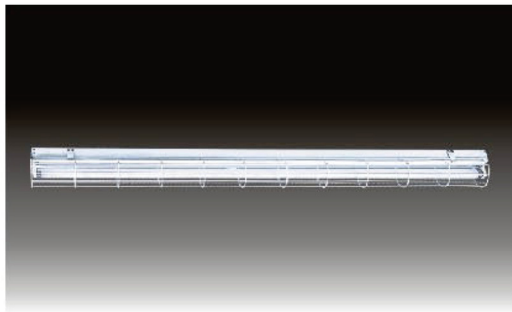

COMPACT STRIP W/WIRE GUARD

MODEL NO: SF-24-WG-1L-T8/17W-120V
SIZE: 24-1/4"Lx4-3/4"Wx4-1/2"H
LAMP /WATTAGE: 1xT8/17W, 1xT12/20W

MODEL NO: SF-24-WG-2L-T8/17W-120V
SIZE: 24-1/4"Lx6"Wx5-1/8"H
LAMP /WATTAGE: 2xT8/17W, 2xT12/20W