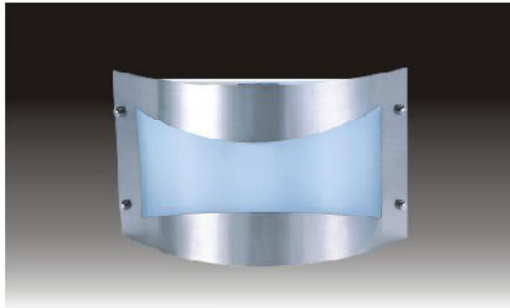

<http://www.semincus.com>

DECORATIVE WALL SCONCE

MODEL NO: DWS3056
SIZE: 13-1/2"Lx9-1/4"Wx3-3/8"E
LAMP/WATTAGE: 1x18W PLC

MODEL NO: DWS3057
SIZE: 17-3/4"Lx9"Hx4"E
LAMP/WATTAGE: 2x13W PLC

MODEL NO: DWS3086
SIZE: 11-3/4"Lx7"Wx3-5/16"E
LAMP/WATTAGE: 2x13W PLC