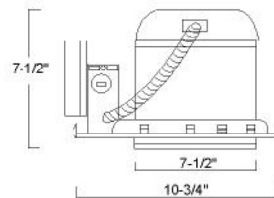

MODEL NO: NC-IC-CF-6-1-13W-120V-VL

DESCRIPTION: 6"IC NEW CONSTRUCTION FOR 13W PLC
SIZE: 10-3/4"L x 7-1/2"W x 7-1/2"H
LAMP/WATTAGE: 1 x 13W QUAD LAMP