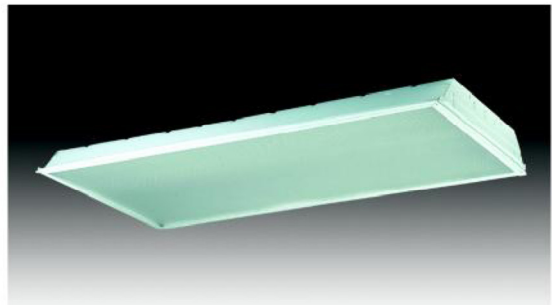

MODEL NO: PRI-24-4L-T8/32W-120V
SIZE: 47-7/8"L x 23-7/8"W x 3-3/4"H
LAMP/WATTAGE: 4 x T8/32W, 4 x T12/40W