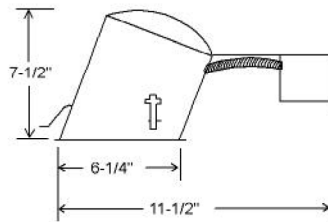

<http://www.semincus.com>