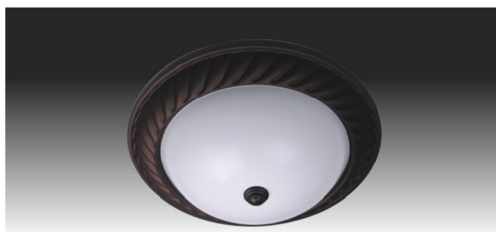

MODEL NO: DCM2111(WH)/DCM2130(BZ)
SIZE : 14"D x 3-3/4"H
LAMP/WATTAGE : 1 x 22W CIRCLINE