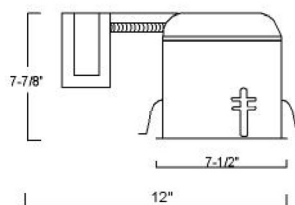

MODEL NO: R-IC-CF-6-1-13W-EH-120V-VL

DESCRIPTION: 6"IC REMODEL HOUSING FOR 13W PLC
SIZE: 12"L x 7-1/2"W x 7-7/8"H
LAMP/WATTAGE: 1 x 13W QUAD LAMP