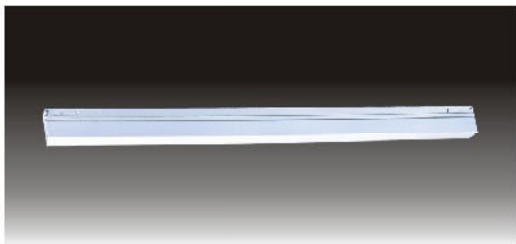

MODEL NO: CS9054

SIZE: 48-1/8"Lx 3-1/16"Wx 3-1/4"H
LAMP/WATTAGE: 1xT8/32W, 1xT12/40W