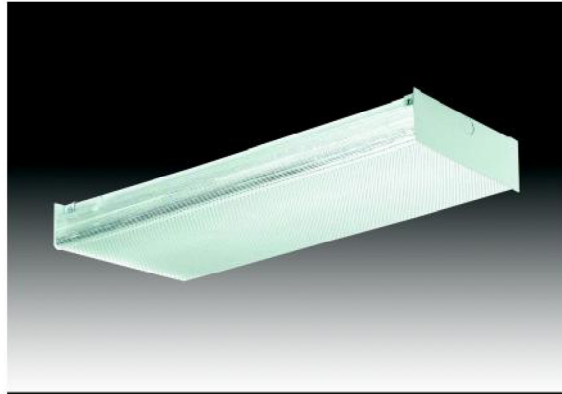

WRAP AROUND

MODEL NO: WA-24-2L-T8/17W-120V
SIZE: 24-1/8"L x 8-3/8"W x 2-3/4"H
LAMP/WATTAGE: 2 x T8/17W, 2 x T12/20W