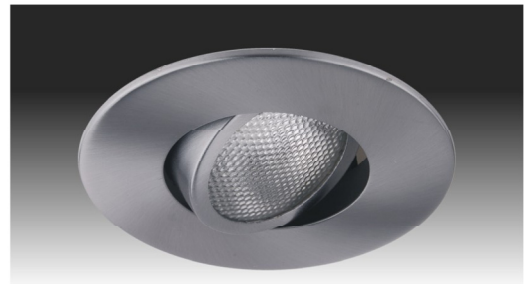

MODEL NO: RT-4-CHR-EB-50W
DESCRIPTION:4" LINE VOLT.ADJUSTABLE
NATURAL CHROME GIMBAL RING
SIZE: 4-7/8" DIA
LAMP/WATTAGE: 50W MAX.BR20/PAR20

<http://www.semincus.com>