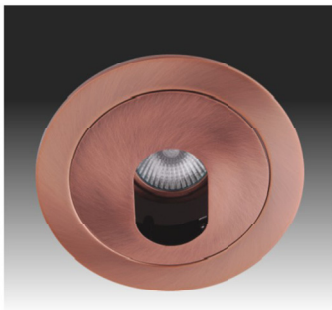

MODEL NO: RT-4-LV-PD-CHR-50W
 DESCRIPTION: 4" LOW VOLT. ADJUSTABLE
 NATURAL CHROME PULL
 DOWN
 SIZE: 4-7/8" DIA
 LAMP/WATTAGE: 12V MR-16/50W MAX

MODEL NO: RT-4-LV-PD-COP-50W
 DESCRIPTION: 4" LOW VOLT. ADJUSTABLE
 COPPER PULL DOWN
 SIZE: 4-7/8" DIA
 LAMP/WATTAGE: 12V MR-16/50W MAX