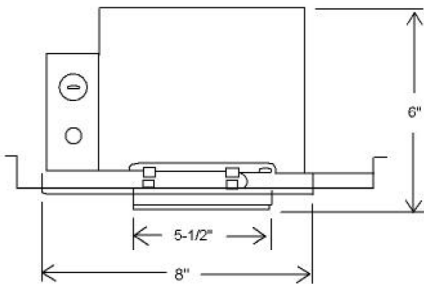

MODEL NO: NC-IC-4-50W-EH-120V

DESCRIPTION:4"IC AIRTIGHT NEW
CONSTRUCTION HOUSING
SIZE:8"L x 5-1/2"W x 6"H
LAMP/WATTAGE:50W MAX.