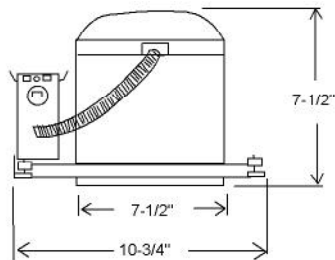

MODEL NO: R-6-150W-120V
DESCRIPTION: 6" NON-IC REMODEL HOUSING
SIZE: 11-1/2"L x 6-1/4"W x 7-1/2"H
LAMP/WATTAGE: 150W MAX