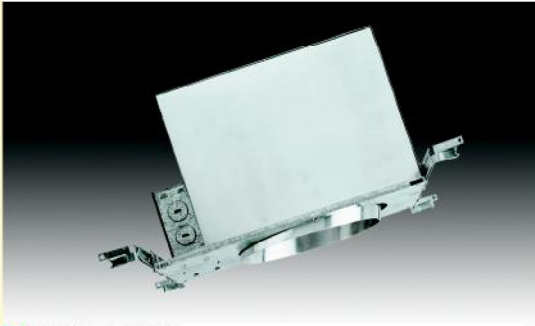

MODEL NO: NC-IC-S-6-75W-EH-120V
DESCRIPTION: 6" SLOPED CEILING NEW CONSTRUCTION IC AIRTIGHT HOUSING
SIZE: 15-1/8" L x 8-7/8" W x 8-3/4" H
LAMP/WATTAGE: 75W MAX.