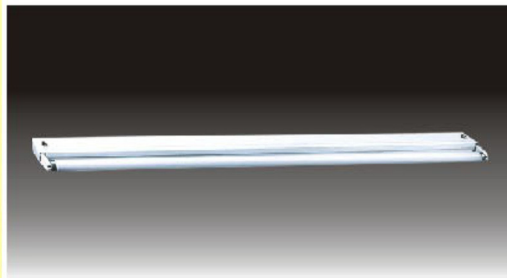

MODEL NO: SF-48-SM-1L-T8/32W-120V
SIZE: 48"Lx4-3/8"Wx1-3/4"H
LAMP /WATTAGE: 1xT8/32W, 1xT12/40W