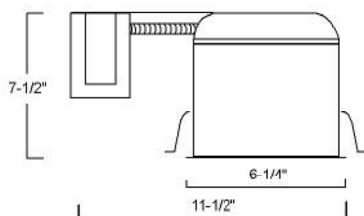

MODEL NO: R-CF-6-1-13W-120V-VL

DESCRIPTION: 6"NON-IC REMODEL HOUSING FOR 13W PLC
SIZE: 11-1/2"L x 6-1/4"W x 7-1/2"H
LAMP/WATTAGE: 1 x 13W QUAD LAMP