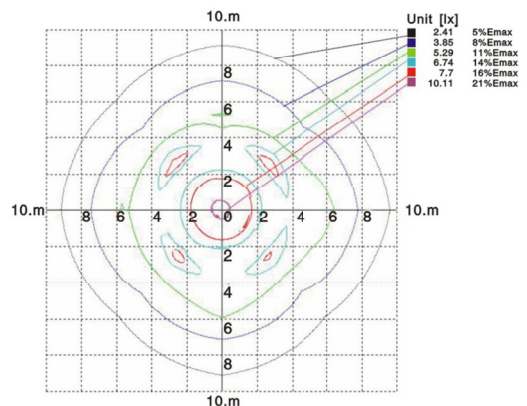

MODEL NO:
HW7008-M
SIZE: 18"D x 43-3/8"H
LAMP/WATTAGE:
MH-175W MAX

MODEL NO:
HW7009-M
SIZE: 16-1/2"D x 40-1/8"H
LAMP/WATTAGE:
MH-175W MAX

<http://www.semincus.com>

Light Distribution Curve[Unit:cd]

Isolux curve on ground